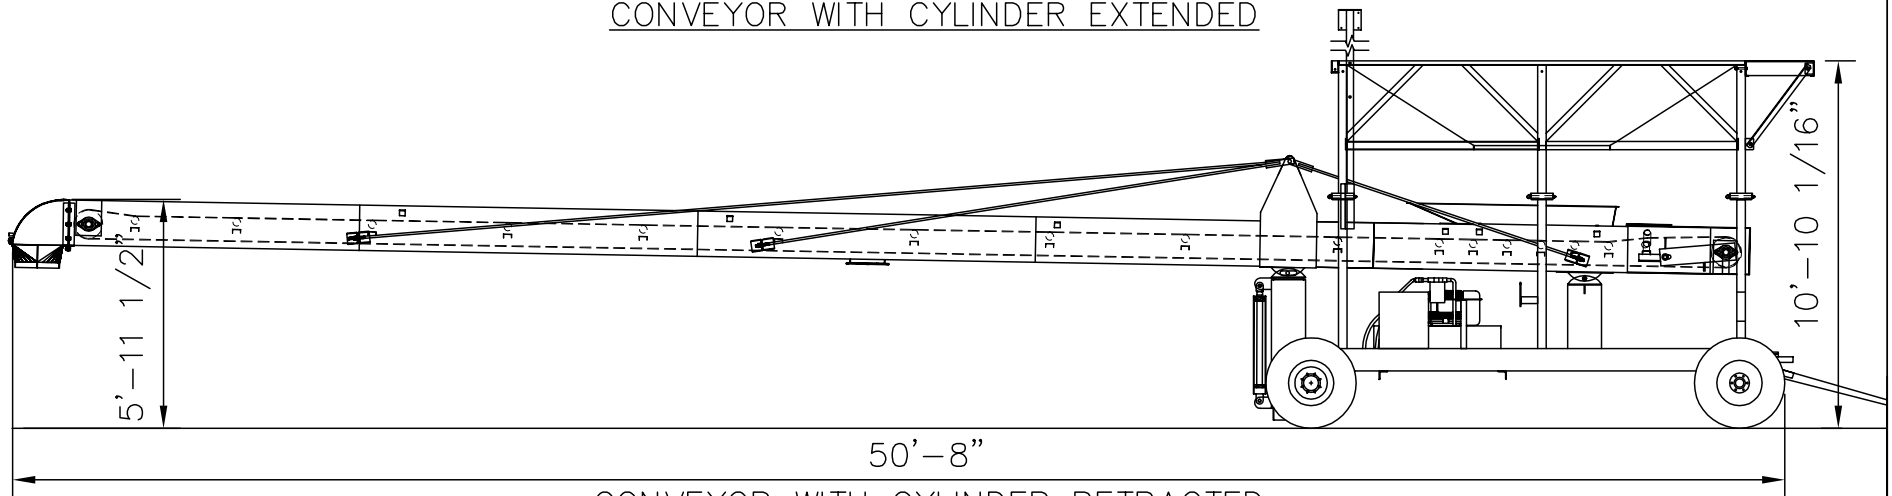

CONVEYOR WITH CYLINDER EXTENDED

CONVEYOR WITH CYLINDER RETRACTED

THIS DRAWING, CONCEPTS, AND DESIGNS SHOWN THEREON ARE THE EXCLUSIVE PROPERTY OF RBT SERVICES, INC AND ARE NOT TO BE USED OR REPRODUCED IN WHOLE OR IN PART, WITHOUT THE WRITTEN CONSENT OF RBT SERVICES, INC.

REV. #	DATE:	DESCRIPTION:	BY:	DESCRIPTION:
		218 CORPORATE DRIVE ELIZABETHTOWN, KY 42701 PHONE: (270) 763-6649 FAX: (270) 763-6653 e-mail: sales@rbtsi.com		

MODEL 2452 COCOA BEAN
 CONVEYOR
 GENERAL ARRANGEMENT

DRAWN BY: RDB	DRAWN DATE: 05/07/03	APPROVED BY:	APPROVED DATE:
CHECKED BY:	CHECKED DATE:	SHEET NUMBER: GA3	OF
CUSTOMER:	JOB NO:	SCALE: 3/16"=1'	
LOCATION:	DWG NO: 2452-GA3		